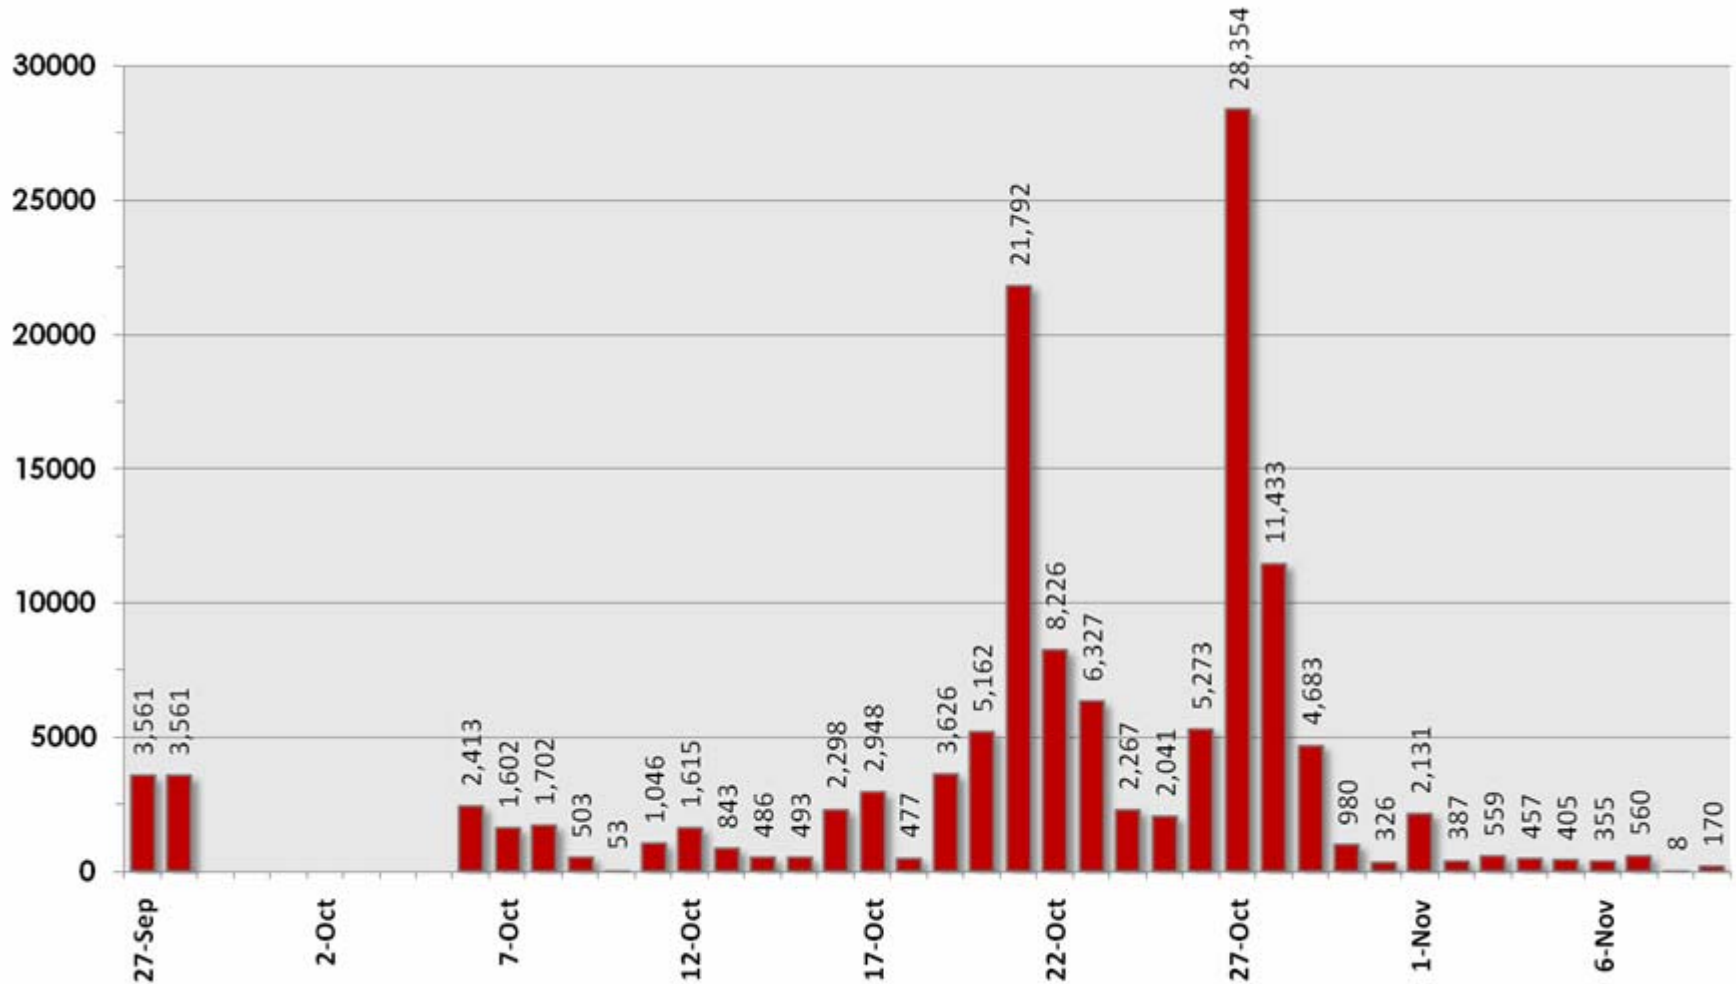

Migration routes in Thailand & Autumn 2008 raptor migration at Radar Hill, Prachuap Khiri Khan, Thailand

by
Chatuphon Sawasdee

Thai Raptor Group

Location of Radar Hill

Radar Hill
Chairat Subdistrict,
Bang Saphan Noi District,
Prachuap Khiri Khan

- ❑ 195 m above sea level
- ❑ East: 15 km far from gulf of thailand
- ❑ West: 28 km far from Thailand-Myanmar border

Proportion of identified raptors

Daily totals of raptors counted on migration

Raptor species, number counted, and seasonal peaks

Species	Number counted	%	Date seen	Seasonal peak (highest daily count)
Black Baza	81,315	62.97	Oct15 – Nov9	Oct 27 (26,730)
Grey-faced Buzzard	24,436	18.92	Oct9 – Nov9	Oct 21 (8,138)
Chinese Goshawk	10,130	7.85	Oct27 – Nov5	Sep 27 (3,089)
Oriental Honey-buzzard	8,049	6.23	Oct27 – Nov9	Sep 28 (1,814)
Japanese Sparrowhawk	1,655	1.28	Sep27 – Nov9	Oct 12 (137)
Shikra	1,199	< 1	Sep27 – Nov9	Nov 2 (104)
Crested Serpent Eagle	157	< 0.5	Oct13 – Nov5	Nov 1 (28)
Black Kite	68	< 0.1	Sep17 – Nov9	Oct 17 (11)
Jerdon's Baza	23	< 0.1	Oct22 – Nov4	Nov 1 (9)
Eastern Marsh Harrier	20	< 0.1	Sep28 – Oct31	Oct 11 (7)

Raptor species, number counted, and seasonal peaks

Species	Number counted	%	Date seen	Seasonal peak (highest daily count)
Osprey	20	< 0.1	Oct16 – Nov8	Oct 23 (5)
Pied Harrier	12	< 0.01	Oct6 – Nov4	-
Booted Eagle	10	< 0.01	Oct14 – Nov2	Oct 18 (3)
Peregrine Falcon	7	< 0.01	Oct6 – Nov1	Oct 8 (2)
Common Buzzard	6	< 0.01	Oct16 – Oct27	Oct 16 (2)
-Eastern Buzzard	6	< 0.01	Oct7 – Nov9	-
-Steppe Buzzard	6	< 0.01	Oct7 – Nov9	-
Greater Spotted Eagle	6	< 0.01	Oct21 – Nov9	-
Common Kestrel	5	< 0.01	Oct12 – Nov5	-
Northern Hobby	5	< 0.01	Oct20 – Oct29	-
Northern Sparrowhawk	2	< 0.01	Nov1 – Nov2	-
Short-toed Snake-eagle	1	< 0.01	Oct 23	-