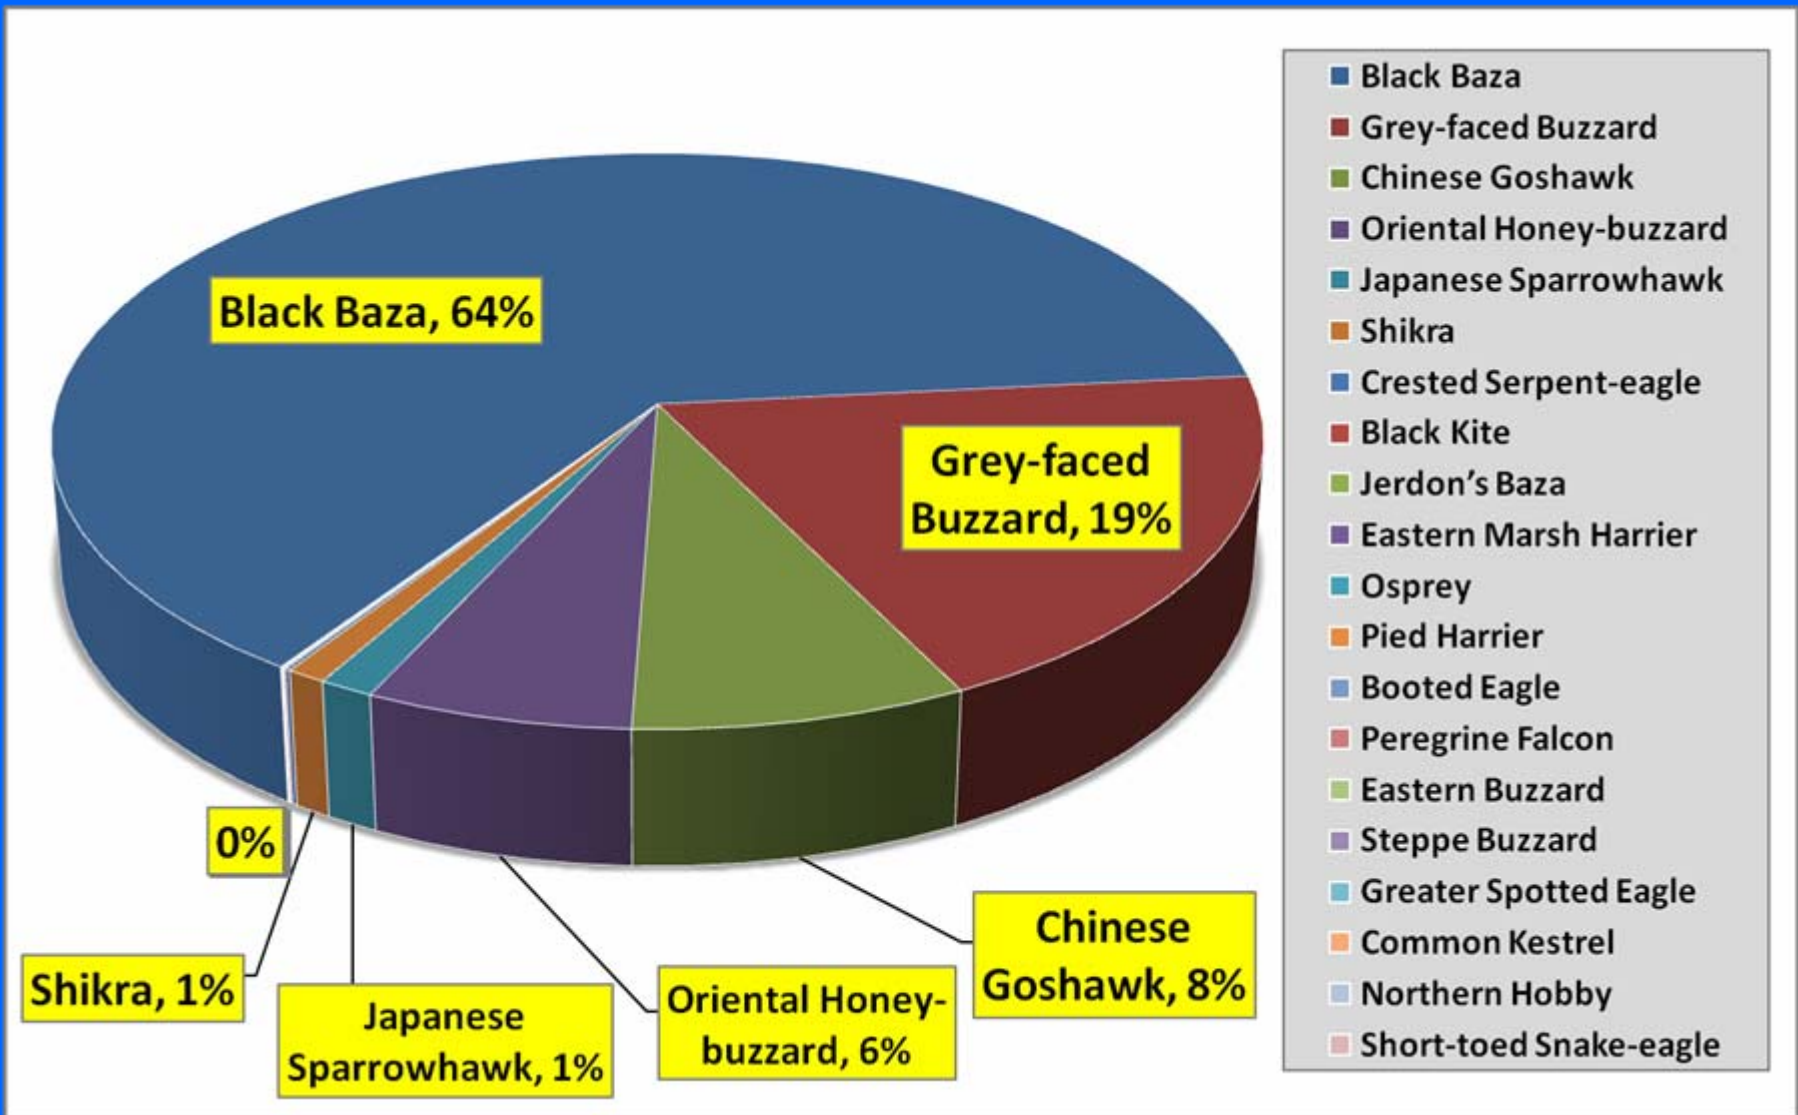

Proportion of identified raptors