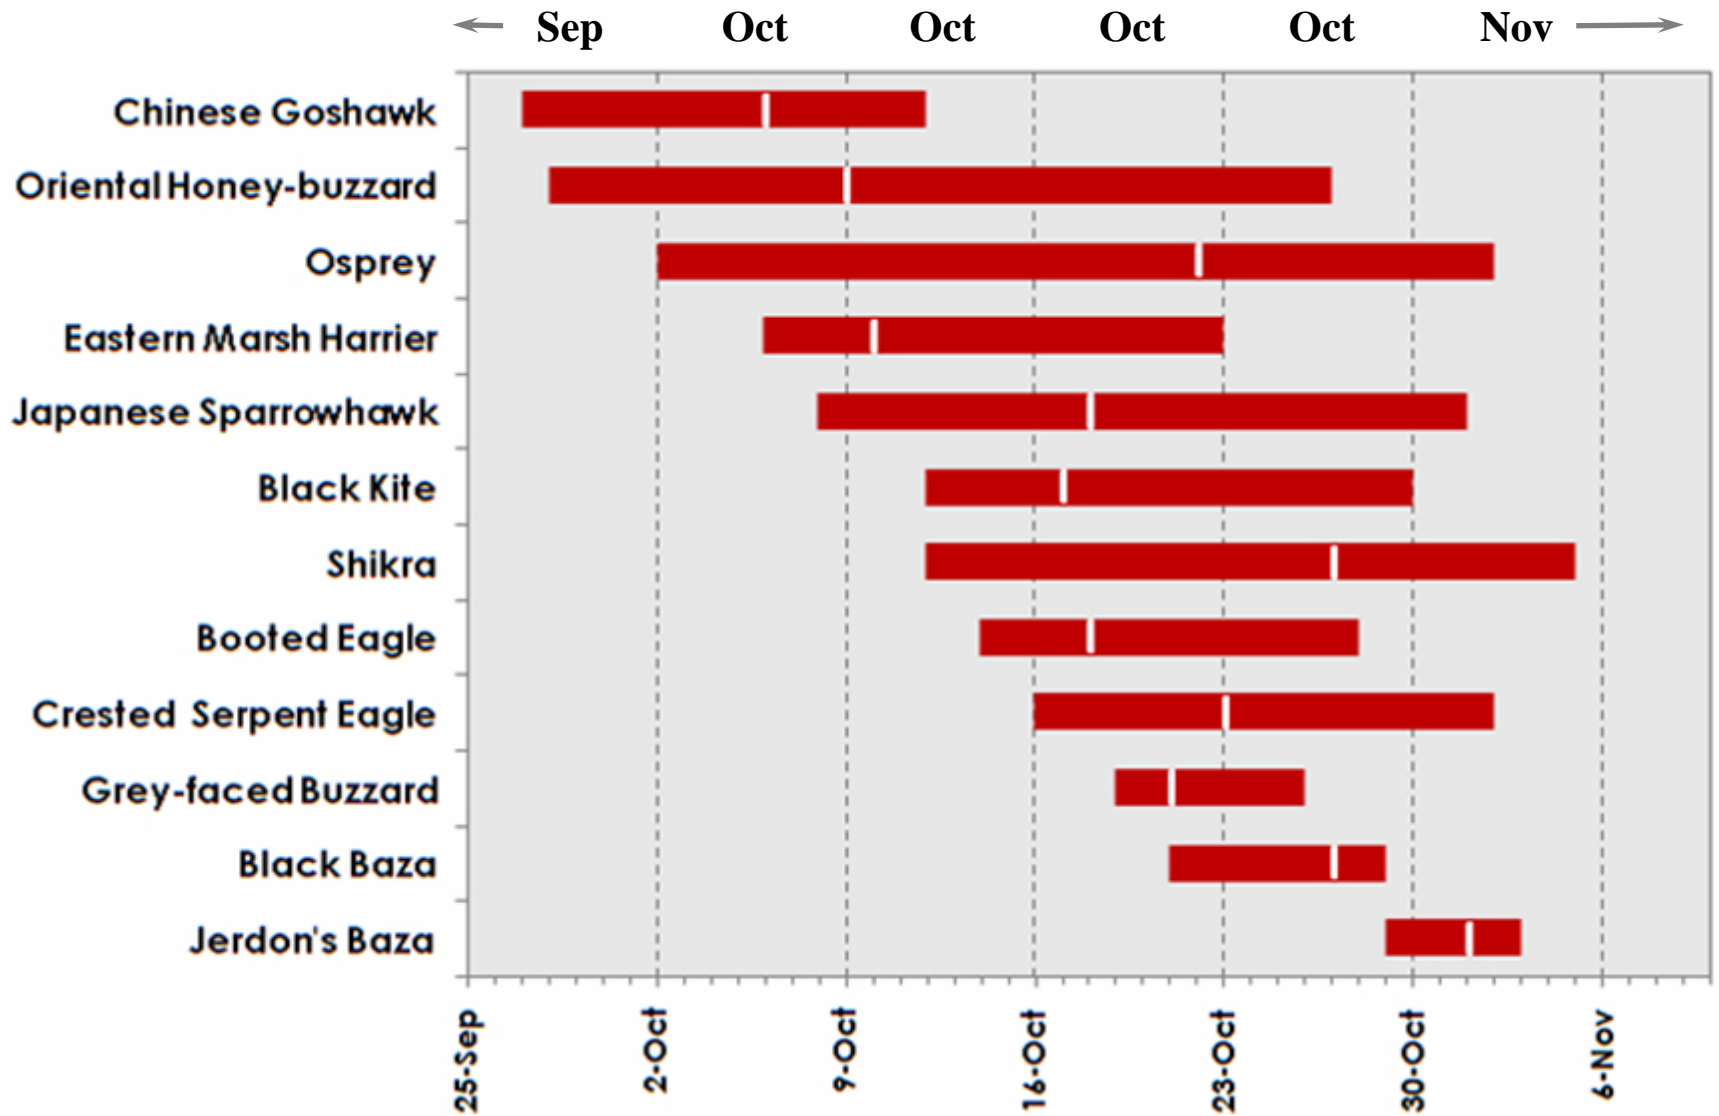

Raptor species, number counted, and seasonal peaks

Species	Number counted	%	Date seen	Seasonal peak (highest daily count)
Osprey	20	< 0.1	Oct16 – Nov8	Oct 23 (5)
Pied Harrier	12	< 0.01	Oct6 – Nov4	-
Booted Eagle	10	< 0.01	Oct14 – Nov2	Oct 18 (3)
Peregrine Falcon	7	< 0.01	Oct6 – Nov1	Oct 8 (2)
Common Buzzard	6	< 0.01	Oct16 – Oct27	Oct 16 (2)
-Eastern Buzzard	6	< 0.01	Oct7 – Nov9	-
-Steppe Buzzard	6	< 0.01	Oct7 – Nov9	-
Greater Spotted Eagle	6	< 0.01	Oct21 – Nov9	-
Common Kestrel	5	< 0.01	Oct12 – Nov5	-
Northern Hobby	5	< 0.01	Oct20 – Oct29	-
Northern Sparrowhawk	2	< 0.01	Nov1 – Nov2	-
Short-toed Snake-eagle	1	< 0.01	Oct 23	-

Pattern of raptor migration