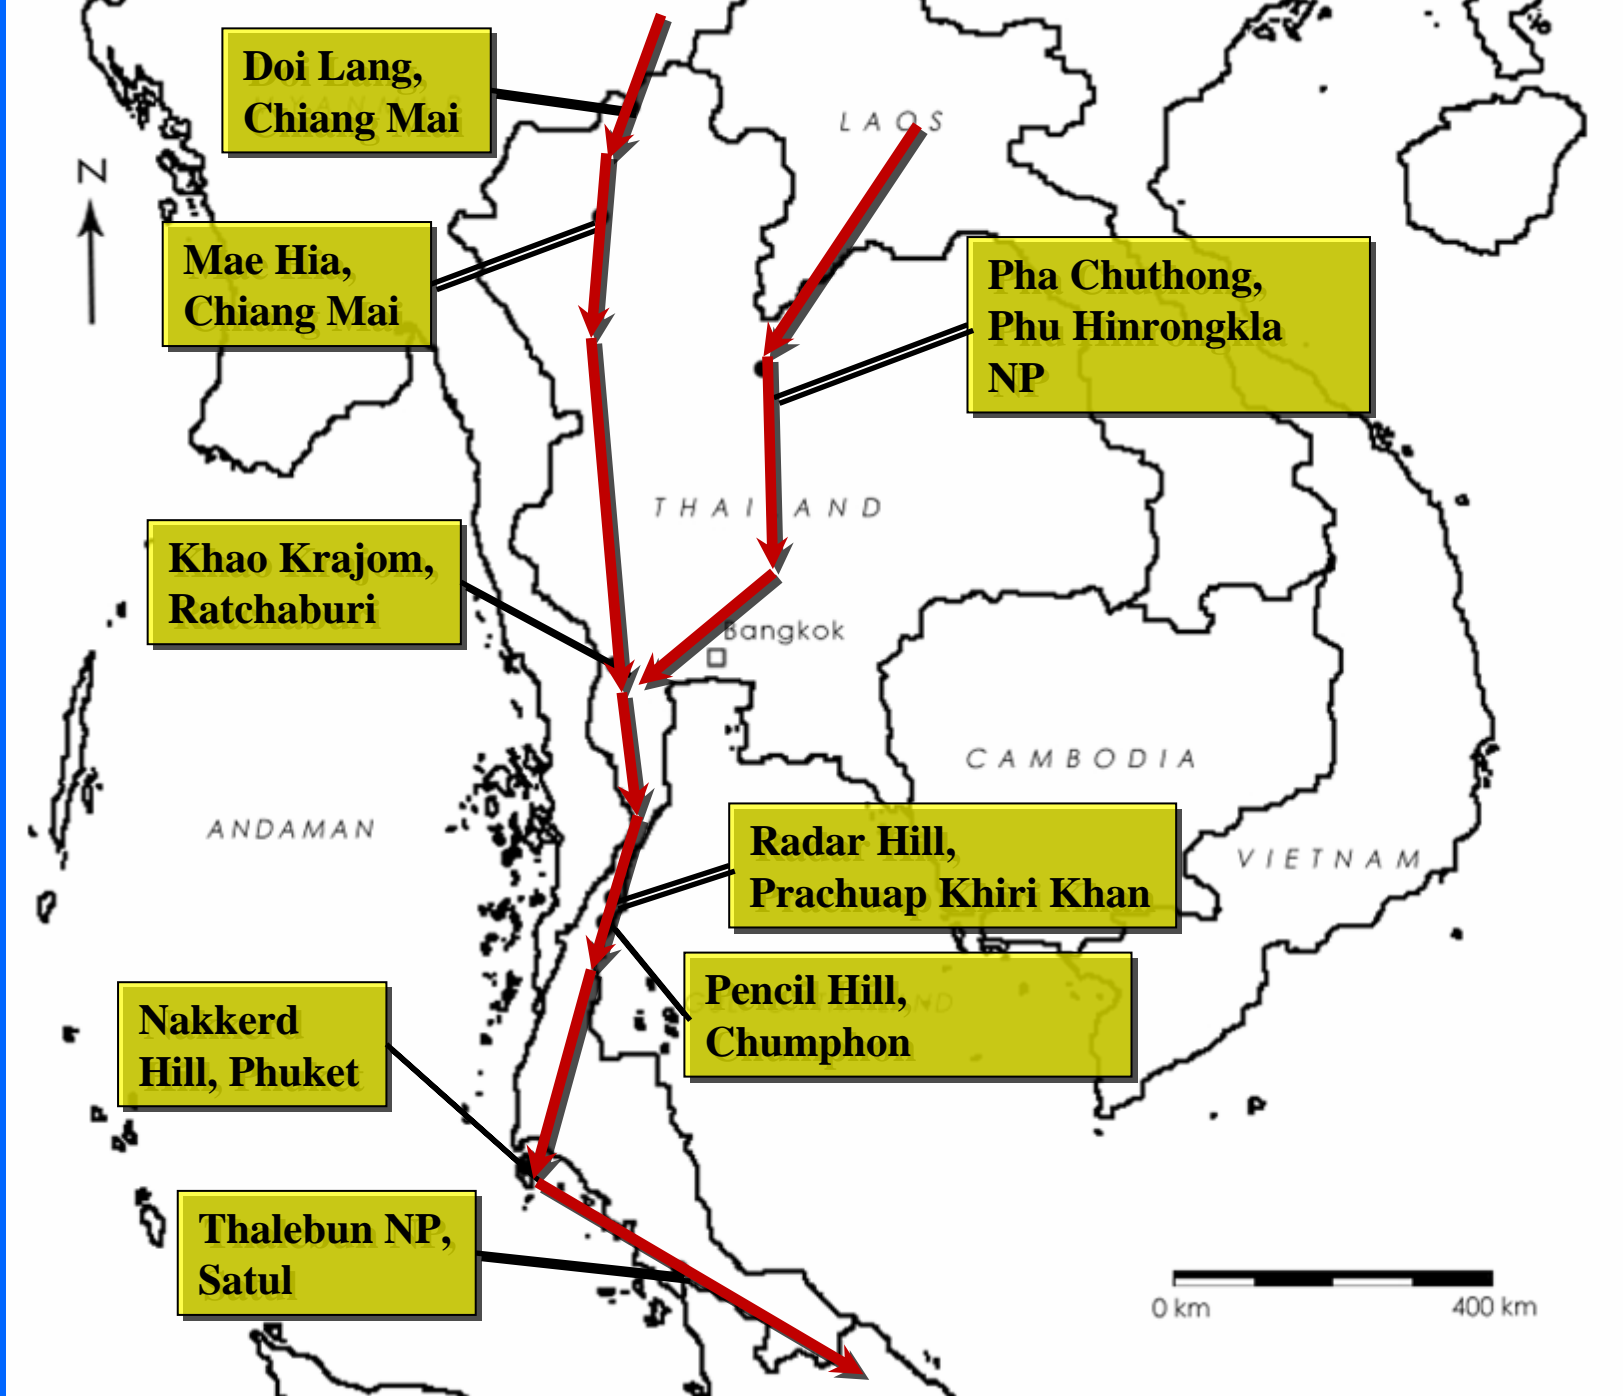

Migration routes in Thailand & Autumn 2008 raptor migration at Radar Hill, Prachuap Khiri Khan, Thailand

by
Chatuphon Sawasdee

Thai Raptor Group

Location of Radar Hill

Radar Hill
Chairat Subdistrict,
Bang Saphan Noi District,
Prachuap Khiri Khan

- ❑ 195 m above sea level
- ❑ East: 15 km far from gulf of thailand
- ❑ West: 28 km far from Thailand-Myanmar border

Proportion of identified raptors

Daily totals of raptors counted on migration

Raptor species, number counted, and seasonal peaks